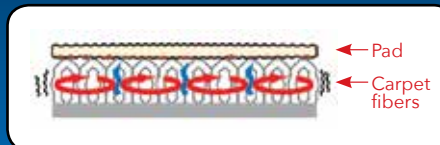

ORBOT™

Ultra Compact System

Orbot has it all!

- Low-moisture green encapsulation system
- Grind and polish stone in 4 steps with water only
- Conserves water
- Carpets dry in minutes
- Eliminates recurring stains
- Lifts and rejuvenates carpet pile
- Cleans tile, grout, VCT, wood & more
- Strip wax with water only
- Reduces labor cost
- Ergonomically engineered
- Simple to use

28

Times per second!

The Orbot generates thousands of orbits that clean around each fiber 28 times per second.

ORBOT SprayBorg Features:

HOS Compact System - Orbot folds down to 30" in height which makes the machine easy to transport and store.

HOS EasyFlip Base - Base flips up for quick and easy pad changing.

HOS Pad-Driver Sizes - The 17" Orbot can quickly and easily be converted up to 23" machine. One machine fits all driver options.

HOS Big Wheels - Orbot comes with jumbo 10" wheels for conquering any type of staircase, steps, curbs, holes, and or other obstacles in its path.